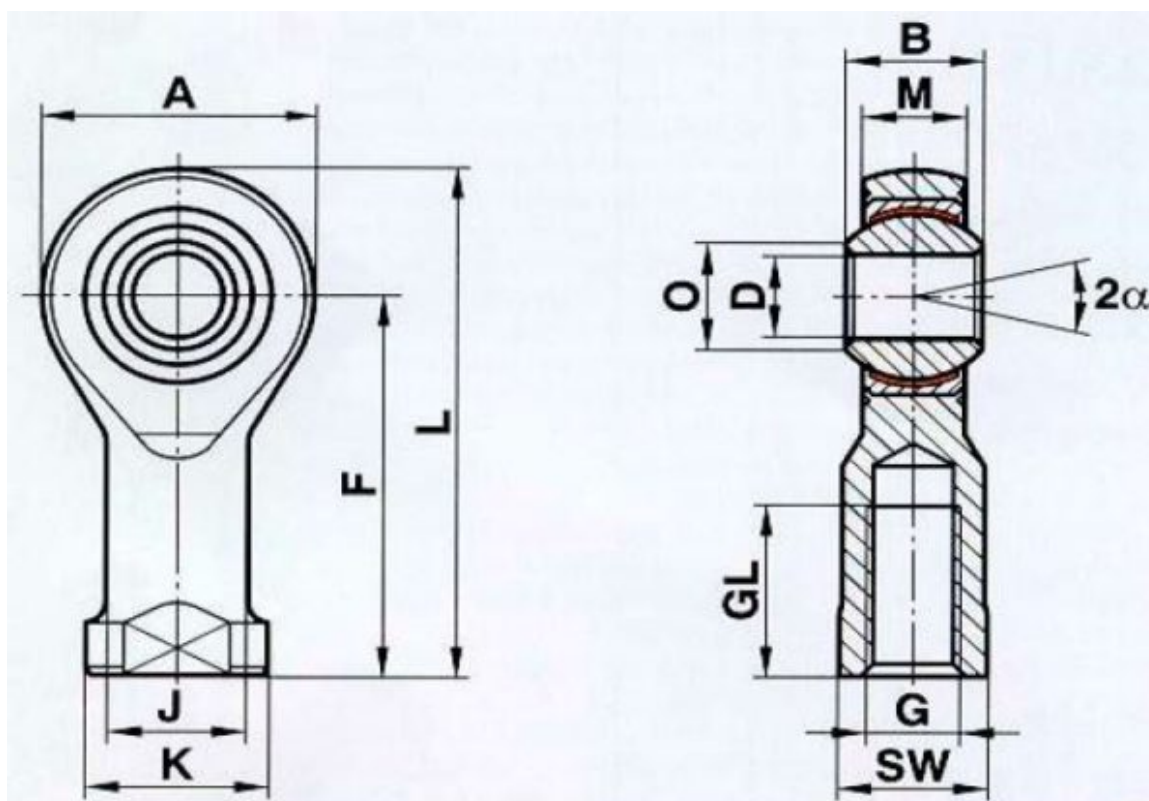

Data Sheet

Article number: 03800008C
Description: Fluro rod end
GKIW 8

Measures

A = 24	M = 9
B = 12	SW = 14
F = 36	
G = M8	
GL = 16	
J = 12.5	
K = 16	
L = 48	